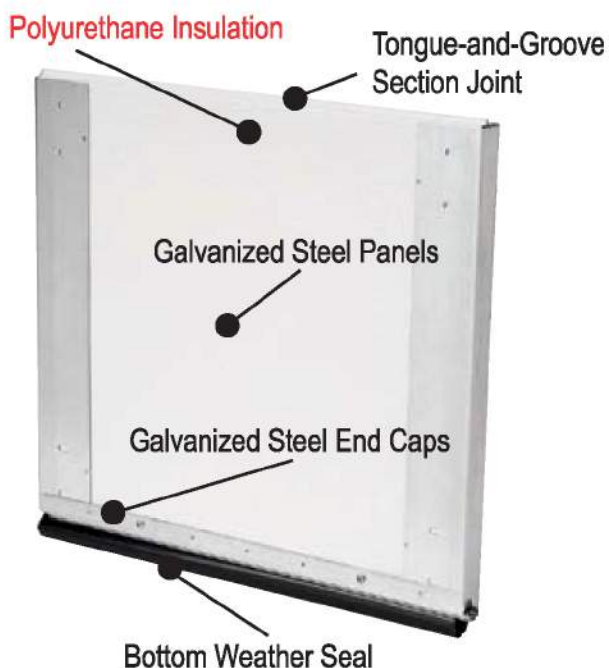

Model R138 Sonoma Insulated Garage Door • 11 R-Value

- **1½" Thick Door Sections** with unitized body construction which creates excellent durability and insulation. Foamed in place polyurethane insulation with an R-value of 11.
- **Tongue-and-Groove Section Joints** with full width bottom weather seal to protect against wind and rain. Helps keep garage interior moisture free.
- **Galvanized Finish** with woodgrain textured surface provides beauty, adds strength and protection.
- **Colors** for panel sections are available in white, taupe or almond, but can be painted any color to match your home.
- **Lifetime Limited Warranty**

Model R138 Sonoma (Continued)

Design

- Steel front panels are embossed with a wood-grained texture giving the look of genuine wood.

Sonoma

Windows

Many decorative window inserts are available to enhance the look of your garage door, which in turn enhances the look of your home.

Arched Stockton III - Single Pattern

Arched Stockton III - Double Pattern

Cascade III

Stockbridge III

Stockton III

Watertown III

Colors

White

- Energy-efficient, polyurethane insulation core.
- Thermal break between outside and inside steel surfaces help interrupt energy loss.
- Bulb-shaped bottom seal remains flexible even in the cold to keep out bad weather.
- The foamed-in-place insulation helps block street noise from entering into living areas that adjoin the garage.
- Snug-fitting, tongue-and-groove section joints seal out wind and weather.